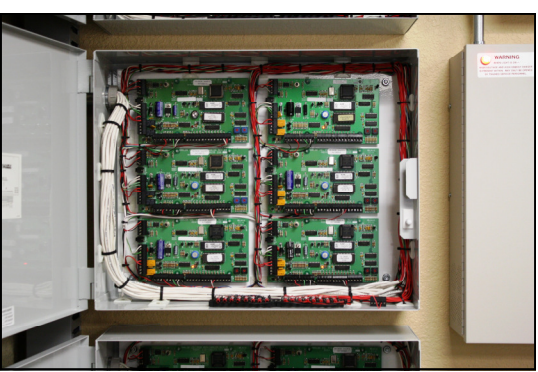

Our systems detects and reports abnormal events like intrusion attempts, forced entry, attempts to use restricted doors, and integrated systems such as fire, tamper or other hazard alarms. It allows system operators to update user profiles and schedule events from a central location, eliminating the need to go to the access point (door). Further, every use of every access point is recorded through the system's audit feature.